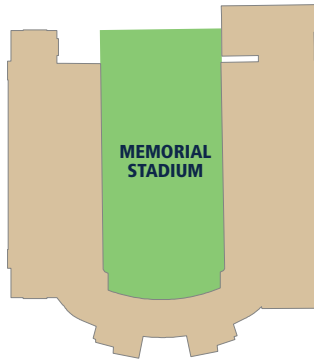

ILLINOIS VOLLEYBALL 2018 PARKING MAP

 **AVAILABLE PARKING LOTS**

 **NO PARKING**
Construction area

 **FREE FAN SHUTTLE PICKUP**
Begins 90 minutes prior to first serve and runs continuously up to an hour after the match. Shuttles are ADA Compliant.

GREGORY DRIVE

SIXTH STREET

PEABODY DRIVE

PENNSYLVANIA AVE

FIRST STREET

KIRBY AVE

FOURTH STREET

BIELFELDT ATHLETIC
ADMINISTRATION BUILDING