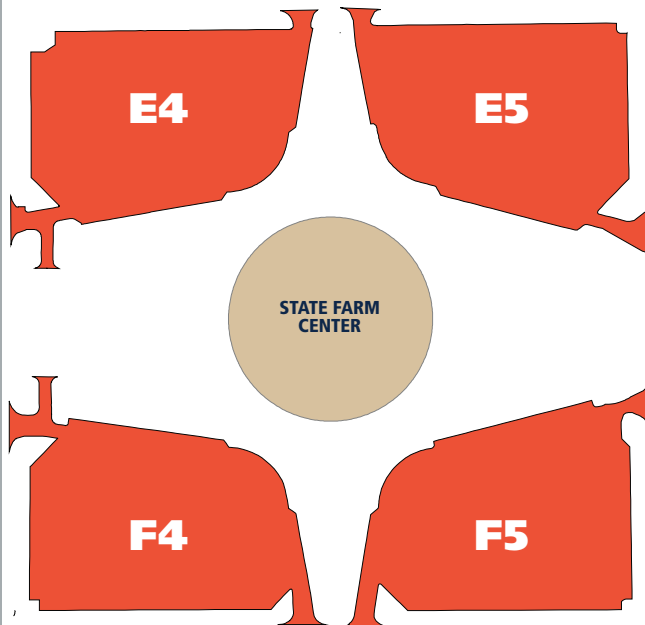

ILLINOIS VOLLEYBALL 2021 PARKING MAP

AVAILABLE PARKING LOTS

ADA DROPOFF

Fans are encouraged to confirm if a lot is metered or requires a permit prior to leaving their vehicle unattended.

Please note that State Farm Center parking lots (E4, E5, F4, F5, and E9) are subject to availability based on football and basketball home games as well as State Farm Center special events.

GREGORY DRIVE

SIXTH STREET

PEABODY DRIVE

PENNSYLVANIA AVE

FIRST STREET

KIRBY AVE

FOURTH STREET

ST. MARYS ROAD