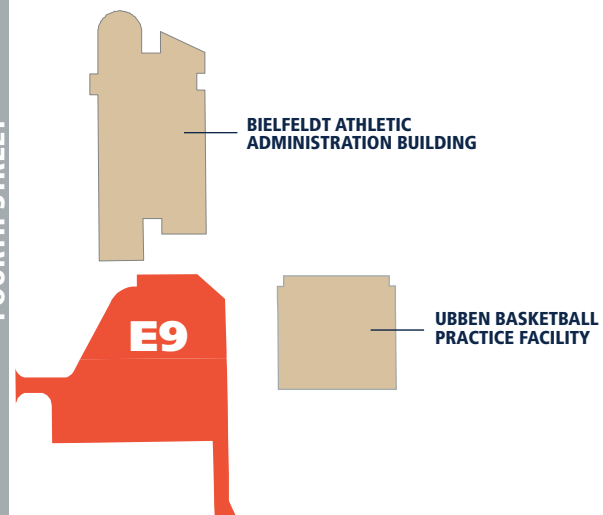

ILLINOIS VOLLEYBALL 2021 PARKING MAP

AVAILABLE PARKING LOTS

ADA DROPOFF

Fans are encouraged to confirm if a lot is metered or requires a permit prior to leaving their vehicle unattended.

Please note that State Farm Center parking lots (E4, E5, F4, F5, and E9) are subject to availability based on football and basketball home games as well as State Farm Center special events.

GREGORY DRIVE

SIXTH STREET

PEABODY DRIVE

PENNSYLVANIA AVE

FIRST STREET

KIRBY AVE

FOURTH STREET

ST. MARYS ROAD